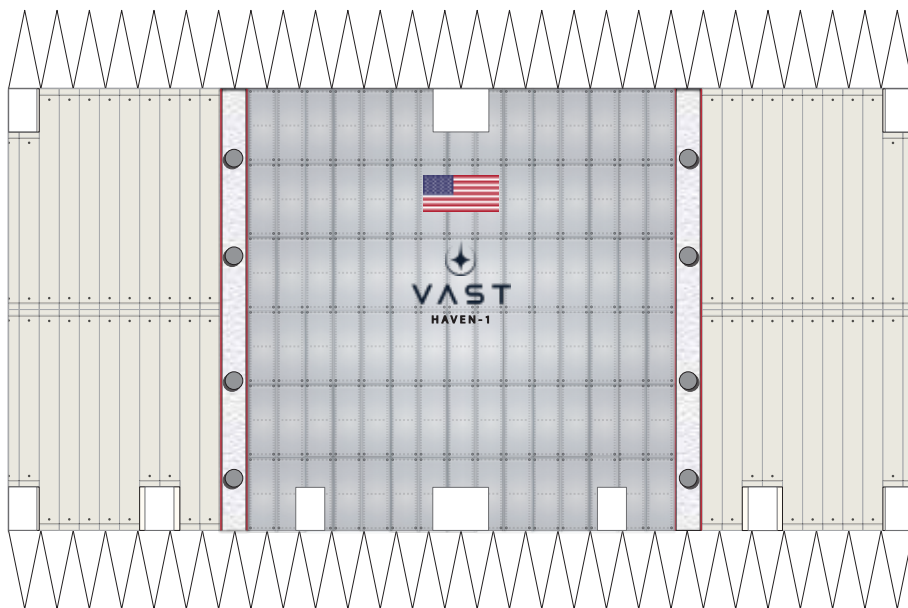

Vast Space
Haven-1
 May 2023 design
 1:100 Scale

docking mechanism configuration

Vast Space
Haven-1
May 2023 design
1:100 Scale

1 inch

1 cm