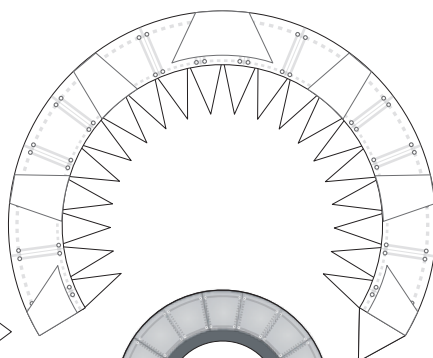

Vast Space
Haven-1
 May 2023 design
 1:100 Scale

docking mechanism configuration

Vast Space
Haven-1
May 2023 design
1:100 Scale

1 inch

1 cm