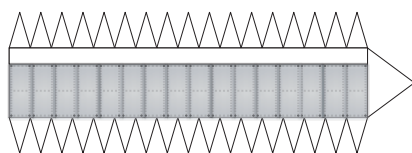

Vast Space
Haven-1
 May 2023 design
 1:100 Scale

docking mechanism configuration

Vast Space
Haven-1
May 2023 design
1:100 Scale

1 inch

1 cm